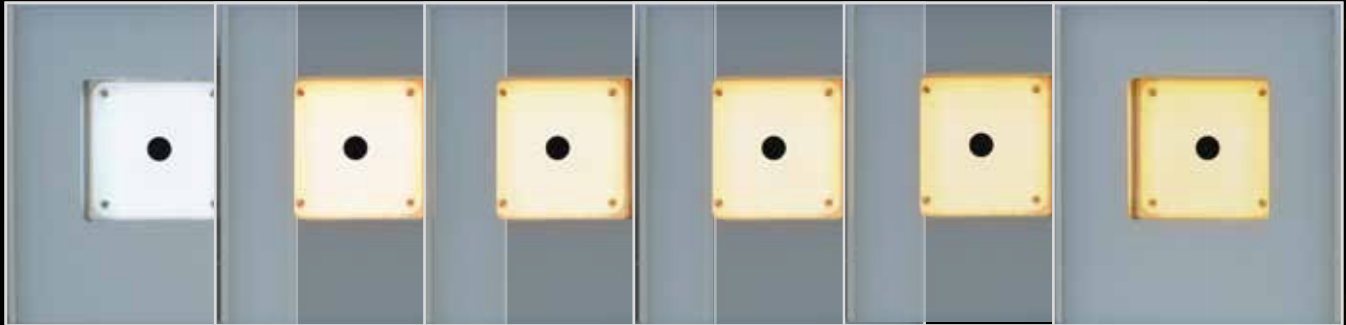

ELECTRONIC SCORING TARGET + ETHERNET + TERMINAL DEVICE = GLOBALLY UNIQUE APPLICATION.

MEYTON NETWORK SCHEME

Example: 10 m air pressure, single ESTA5-Mobile system, indoor range

SHOOTING RANGE

ESTA5-Mobile

WIFI link

WIFI-Router

10 m lane

TARGET LEVEL

Black Magic

LAN cable

FLEXIBLE & UNIQUE TECHNOLOGY – ESTA5-MOBILE

Select your preferred target colour with ease using your mobile terminal device. MEYTON's electronic scoring target offers you a choice between different (255) colour and (255) brightness levels.

THE MOST IMPORTANT SOFTWARE FEATURES AT A GLANCE:

- Select a discipline
- Configure the hits scoring mode and depiction
- Adjust the target illumination
- Clear depiction of the target and value of hits
- Display of hit position and ring
- Display of average value of hits and much more