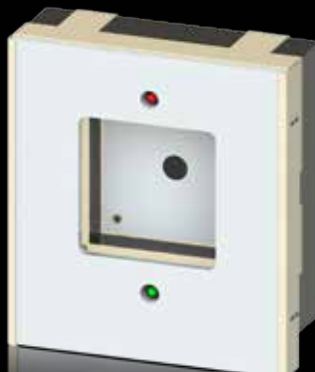

ELECTRONIC SCORING TARGET + ETHERNET + TERMINAL DEVICE = GLOBALLY UNIQUE APPLICATION.

MEYTON NETWORK SCHEME

Example: 10 m air pressure, single ESTA5-Mobile system, indoor range

SHOOTING RANGE

ESTA5-Mobile

WIFI link

WIFI-Router

10 m lane

TARGET LEVEL

Black Magic

LAN cable

FLEXIBLE & UNIQUE TECHNOLOGY – ESTA5-MOBILE

Select your preferred target colour with ease using your mobile terminal device. MEYTON's electronic scoring target offers you a choice between different (255) colour and (255) brightness levels.

THE MOST IMPORTANT SOFTWARE FEATURES AT A GLANCE:

- Select a discipline
- Configure the hits scoring mode and depiction
- Adjust the target illumination
- Clear depiction of the target and value of hits
- Display of hit position and ring
- Display of average value of hits and much more